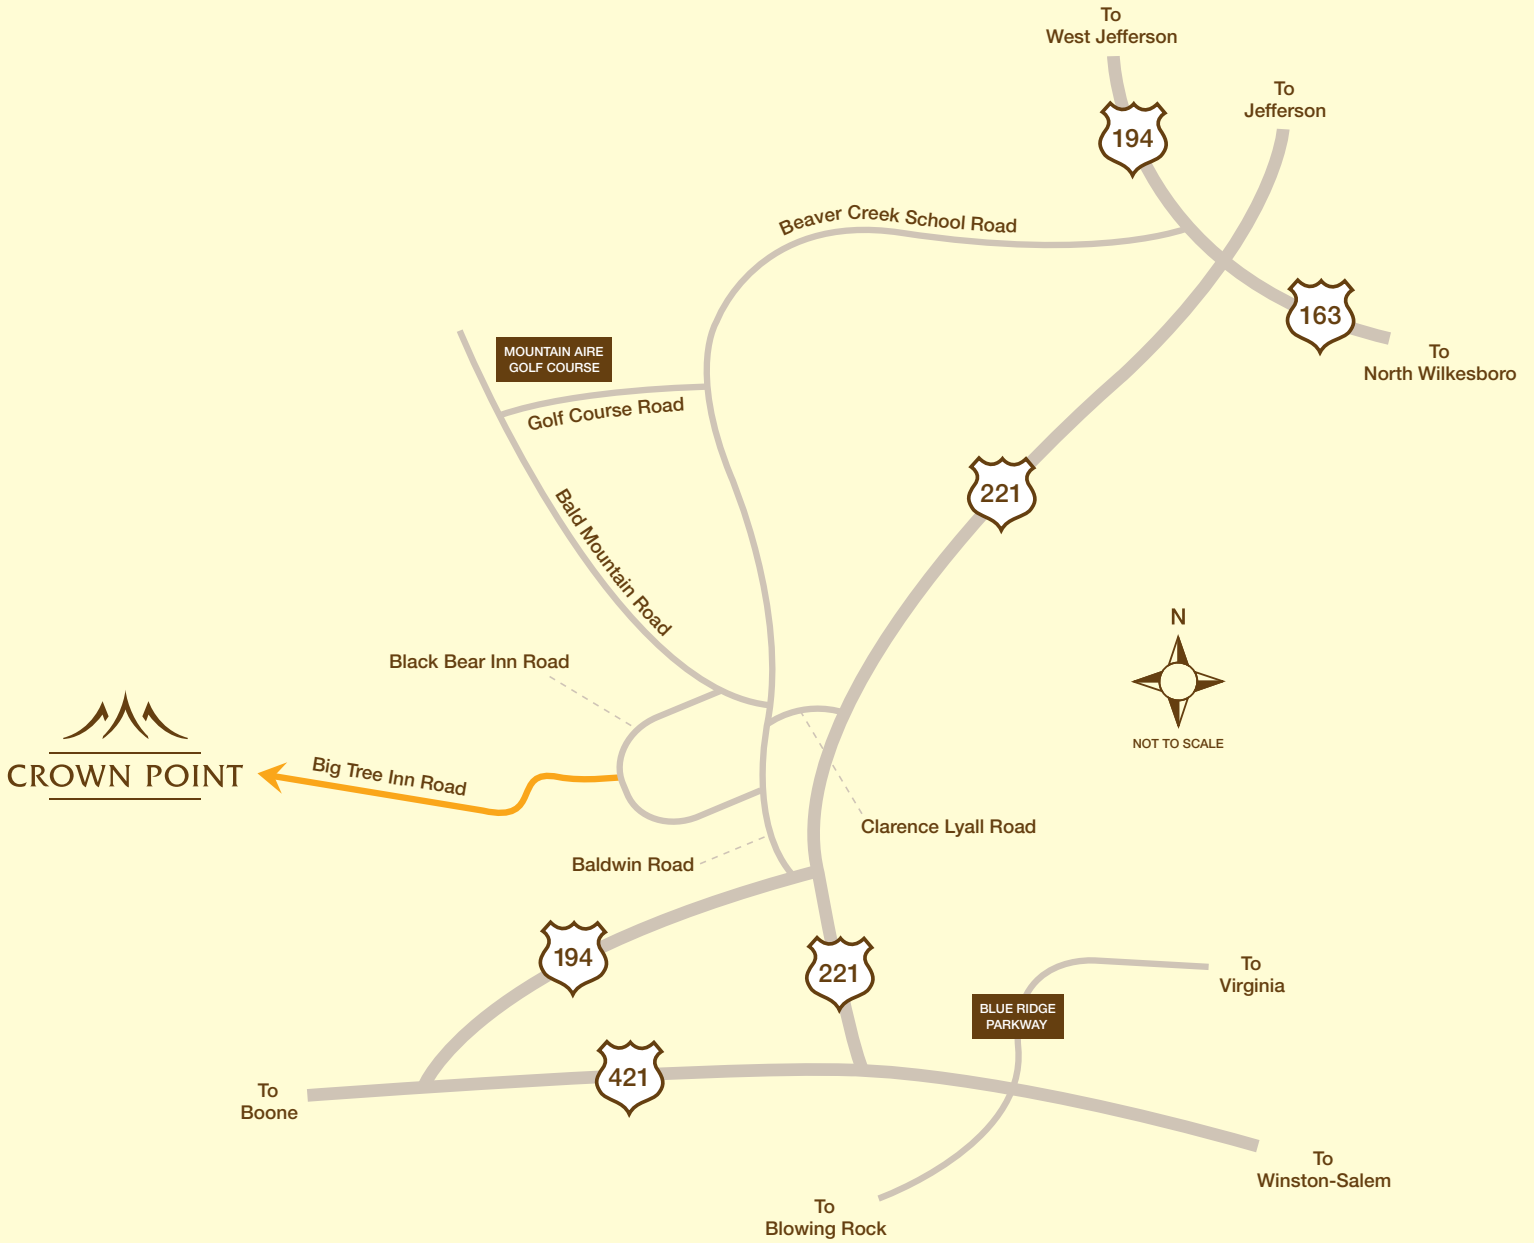

CROWN POINT

Area Map

A Shapiro/Pertnoy Companies Development
in association with Crown Point Associates, LLC

The Crown Building
8 East Main Street
West Jefferson, North Carolina 28694
T: (800) 618-8133

3111 Fortune Way, Suite B-18
Wellington, Florida 33414
T: (561) 793-2003 | F: (561) 790-3091